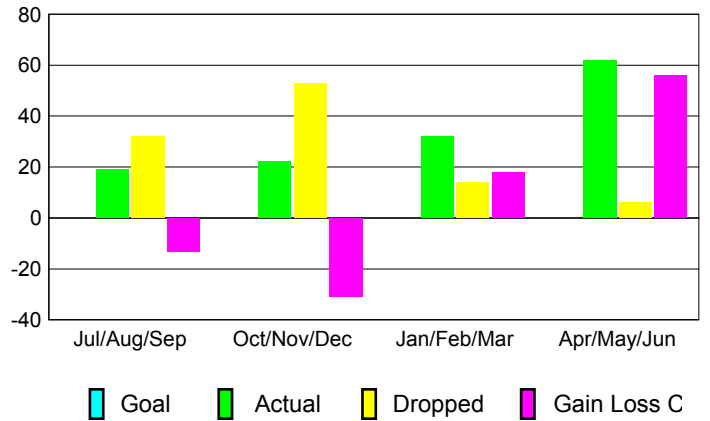

GMT: **CARLOS JUSTINIANO**

Location: **DOMINICAN REPUBLIC**

GMT CA: **3**

CLUBS

Month	New Club Goal	Actual New Clubs	Actual Dropped Clubs	Gain/Loss of Clubs
2012-2013				
Jul/Aug/Sep	0	0	0	0
Oct/Nov/Dec	0	0	0	0
Jan/Feb/Mar	0	0	0	0
Apr/May/Jun	0	0	0	0
Totals	0	0	0	0

Club Results 2012-2013
Goal, New, Dropped, Gain/Loss

YTD Status Quo Clubs 2012-2013

Status Quo Clubs Compared to Status Quo Members

Club Gain/Loss 2012-2013

MEMBERSHIP

Month	Net Memb Goal	Actual New Memb	Actual Dropped Memb	Gain/Loss of Memb
2012-2013				
Jul/Aug/Sep	0	19	32	-13
Oct/Nov/Dec	0	22	53	-31
Jan/Feb/Mar	0	32	14	18
Apr/May/Jun	0	62	6	56
Totals	0	135	105	30

Membership Results 2012-2013
Goal, New, Dropped, Gain/Loss

Gender Comparison 2012-2013

Membership Gain/Loss 2012-2013