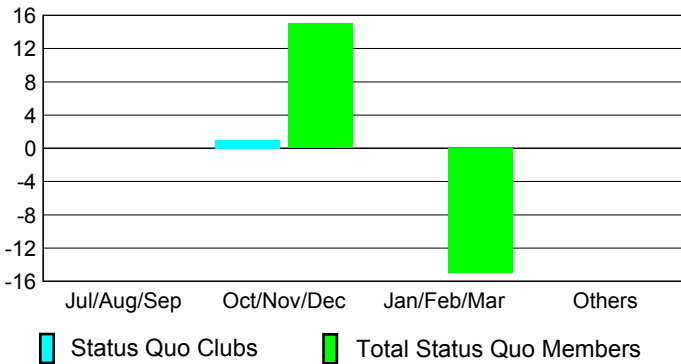

GMT: **CARLOS JUSTINIANO**

Location: **DOMINICAN REPUBLIC**

GMT CA: **3**

CLUBS

Month	New Club Goal	Actual New Clubs	Actual Dropped Clubs	Gain/Loss of Clubs
2012-2013				
Jul/Aug/Sep	0	0	0	0
Oct/Nov/Dec	0	0	0	0
Jan/Feb/Mar	0	0	0	0
Apr/May/Jun	0	0	0	0
Totals	0	0	0	0

Club Results 2012-2013
Goal, New, Dropped, Gain/Loss

YTD Status Quo Clubs 2012-2013

Status Quo Clubs Compared to Status Quo Members

Club Gain/Loss 2012-2013

MEMBERSHIP

Month	Net Memb Goal	Actual New Memb	Actual Dropped Memb	Gain/Loss of Memb
2012-2013				
Jul/Aug/Sep	0	19	32	-13
Oct/Nov/Dec	0	22	53	-31
Jan/Feb/Mar	0	32	14	18
Apr/May/Jun	0	62	6	56
Totals	0	135	105	30