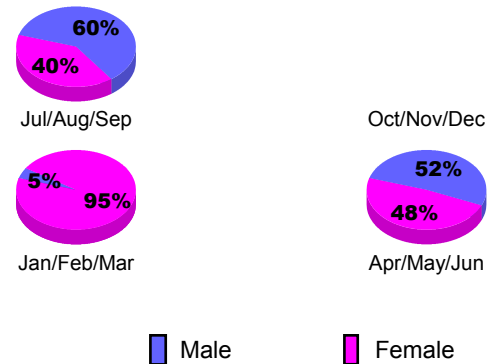

Club Results 2012-2013
Goal, New, Dropped, Gain/Loss

YTD Status Quo Clubs 2012-2013

Status Quo Clubs Compared to Status Quo Members

Club Gain/Loss 2012-2013

MEMBERSHIP

Month	Net Memb Goal	Actual New Memb	Actual Dropped Memb	Gain/Loss of Memb
2012-2013				
Jul/Aug/Sep	0	19	32	-13
Oct/Nov/Dec	0	22	53	-31
Jan/Feb/Mar	0	32	14	18
Apr/May/Jun	0	62	6	56
Totals	0	135	105	30

Membership Results 2012-2013
Goal, New, Dropped, Gain/Loss

Gender Comparison 2012-2013

Membership Gain/Loss 2012-2013